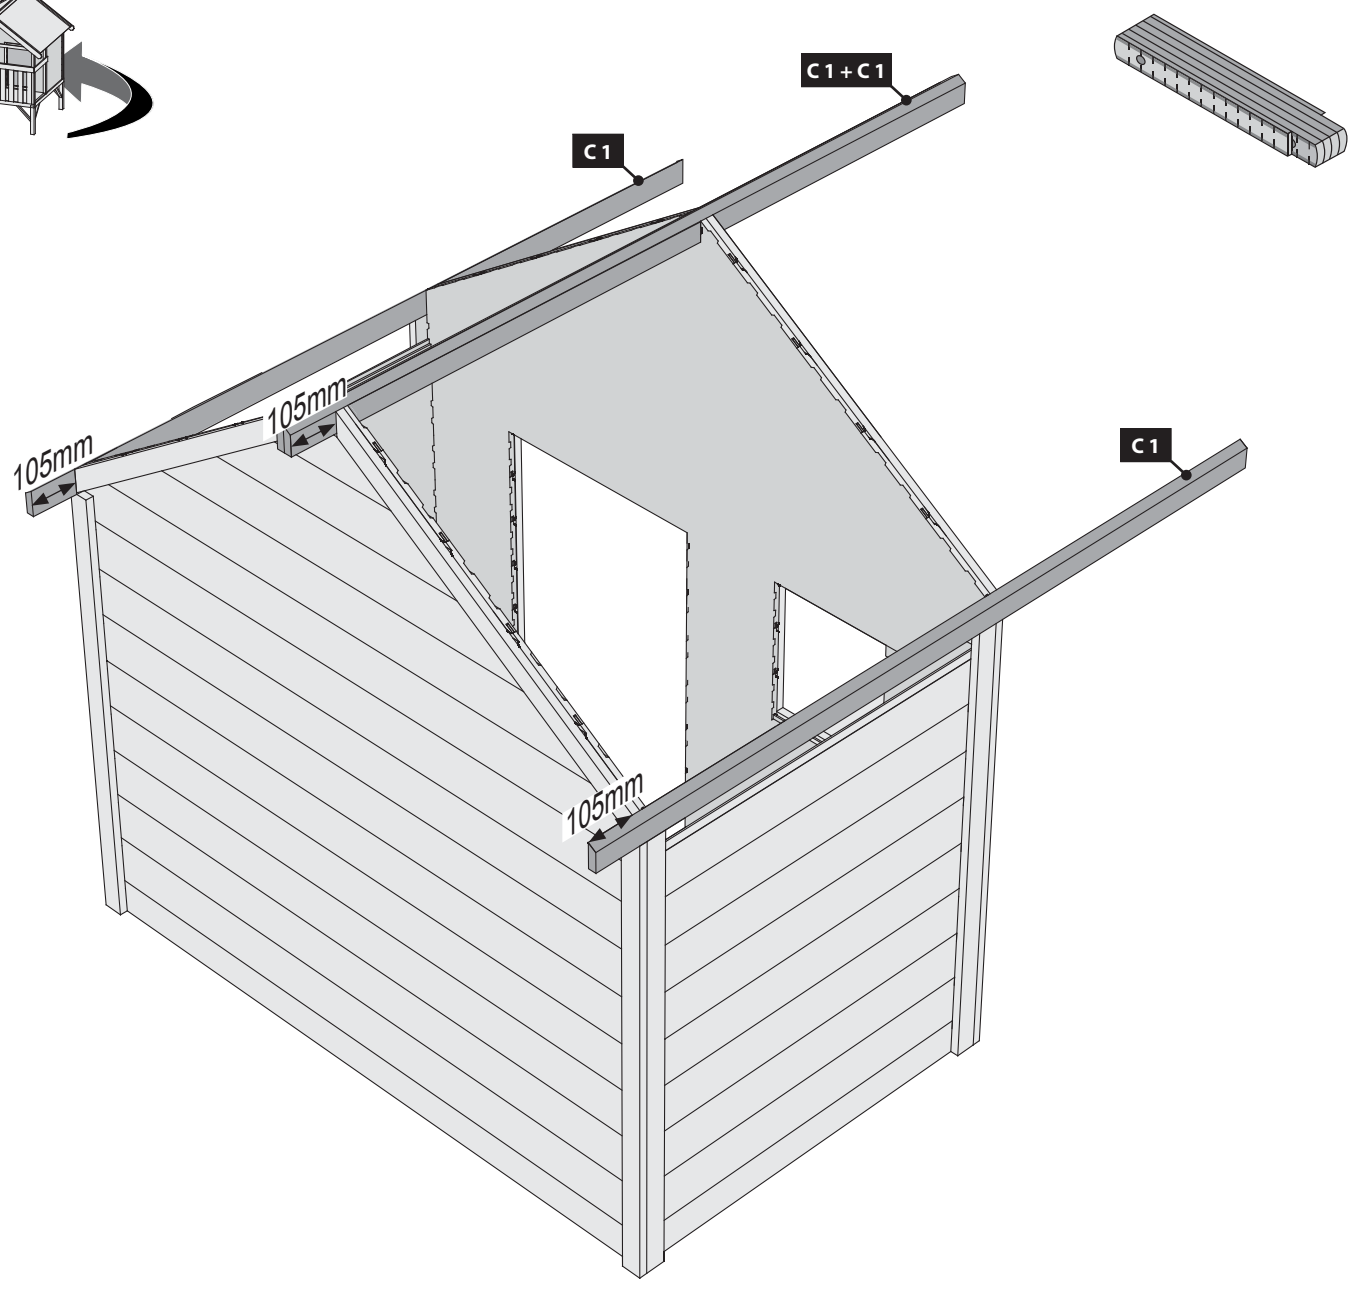

Ø3 mm 4x40
16x

Ø3 mm 4x30
8x

Technical drawing showing a drill bit and a screw. The drill bit is labeled 'Ø3 mm' and the screw is labeled '4x30'. Below the drill bit is the number '8x'.

13

14

15

16.1

16.2