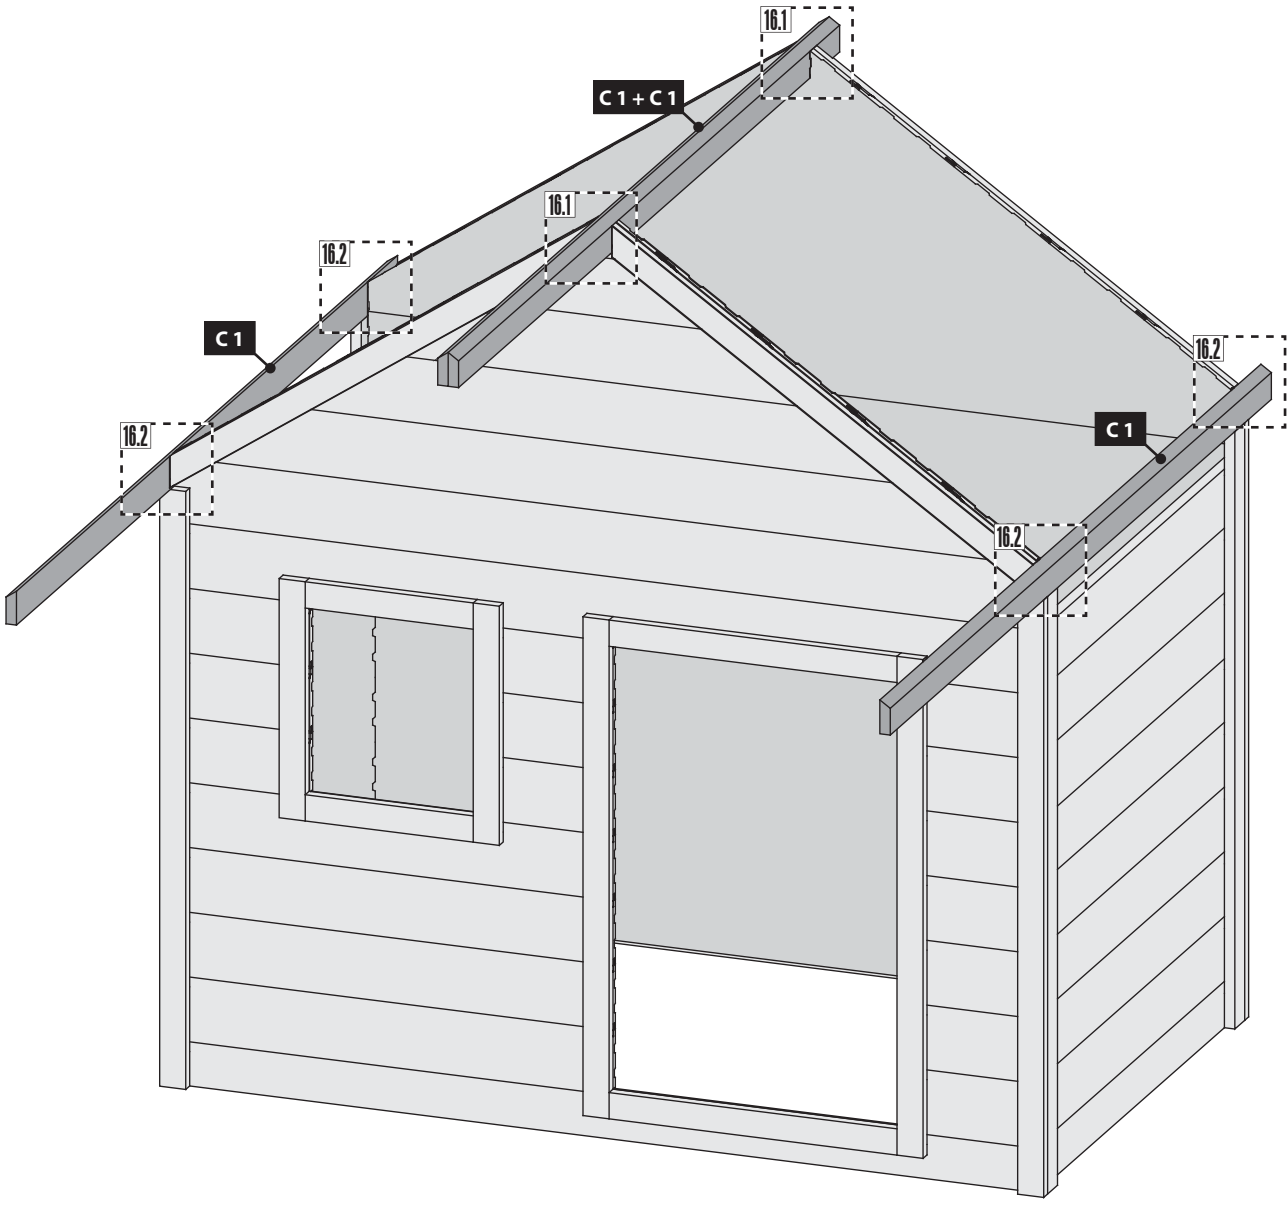

Ø3 mm 4x40
16x

Ø3 mm 4x30
8x

Technical drawing showing a drill bit and a screw. The drill bit is labeled 'Ø3 mm' and the screw is labeled '4x30'. Below the drill bit is the number '8x'.

13

14

15

16.1

16.2