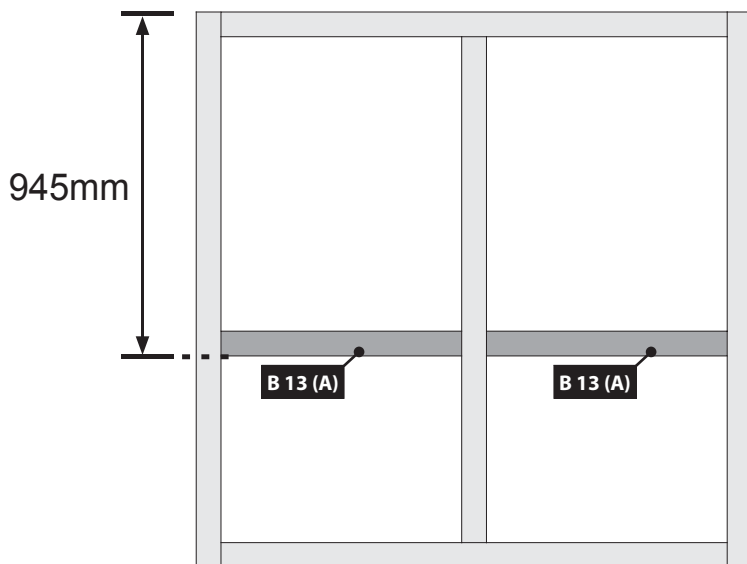

05

8x

Ø3 mm 4x30

64x