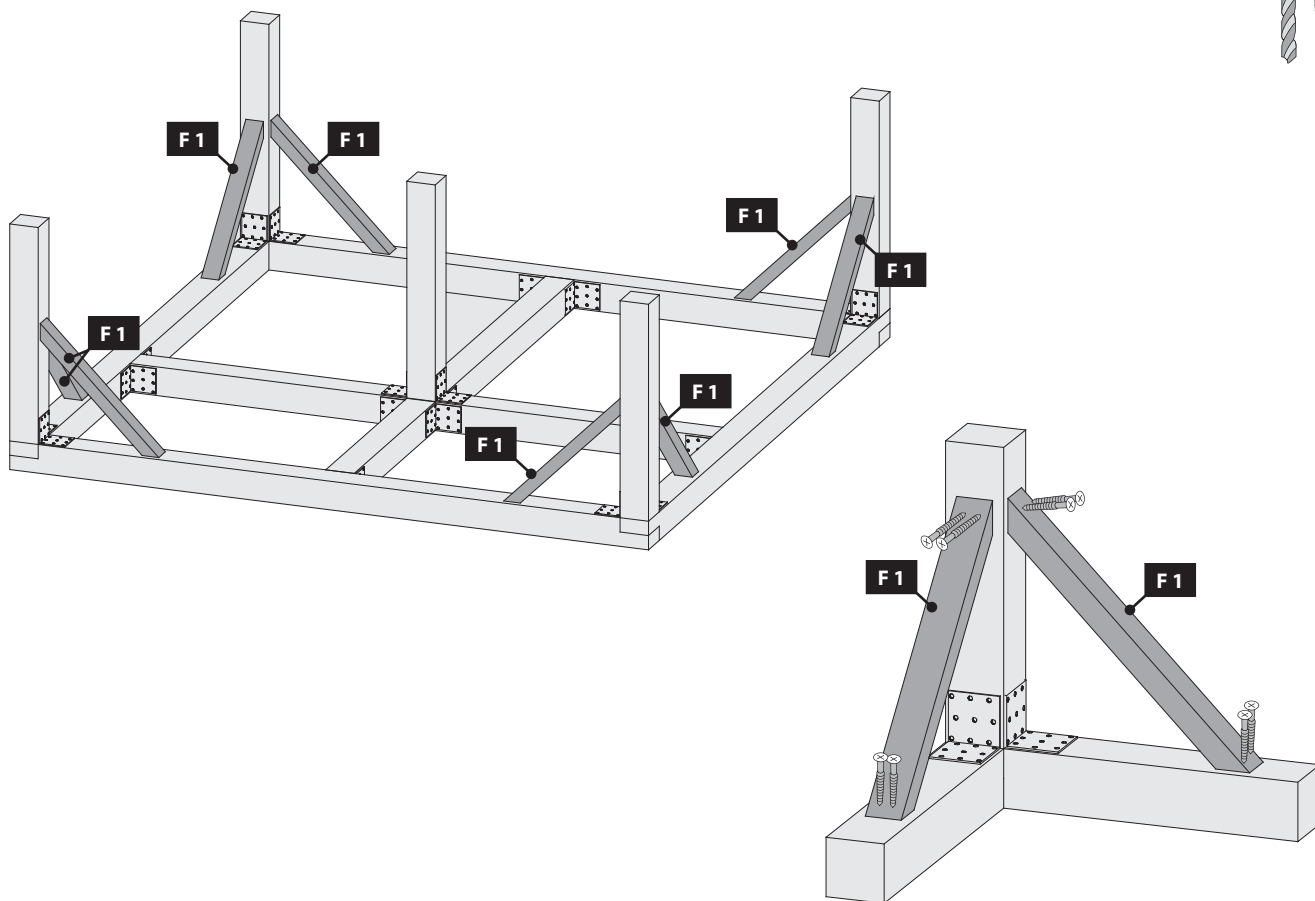

06

10x

Ø3 mm 4x30

80x

Ø5 mm 4x60
32x

-  Nicht im Lieferumfang enthalten
-  Niet bijgeleverd
-  Not included
-  Non comprises dans la livraison
-  No forman parte del suministro
-  Non incluso
-  V ceně není zahrnuto

Ø3 mm 4x40
16x

Ø3 mm 4x30
8x

Technical drawing showing a drill bit and a screw. The drill bit is labeled 'Ø3 mm' and the screw is labeled '4x30'. Below the drill bit is the number '8x'.

13

14

15

16.1

16.2