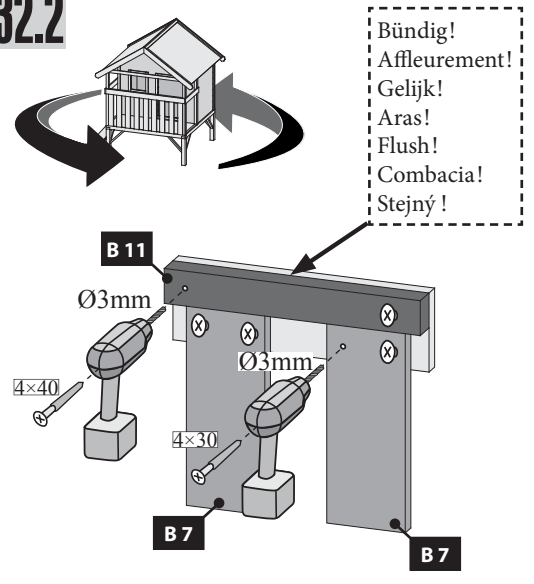

Ø3 mm 4x40
16x

Ø3 mm 4x30
8x

Technical drawing showing a drill bit and a screw. The drill bit is labeled 'Ø3 mm' and the screw is labeled '4x30'. Below the drill bit is the number '8x'.

13

14

15

16.1

16.2

Ø3 mm 4x30
12x

31.1

31.2

32

Ø3 mm 4x30 36x
Ø3 mm 4x40 5x

32.2

32.1

Ø3 mm 4x30

- *  Nicht im Lieferumfang enthalten
- *  Niet bijgeleverd
- *  Not included
- *  Non comprises dans la livraison
- *  No forman parte del suministro
- *  Non incluso
- *  V ceně není zahrnuto

4x

Ø3 mm 4x30
16x