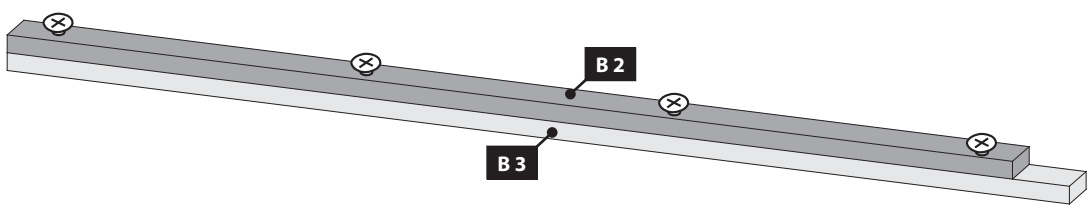

22 2x

Ø3 mm 4x30
4x