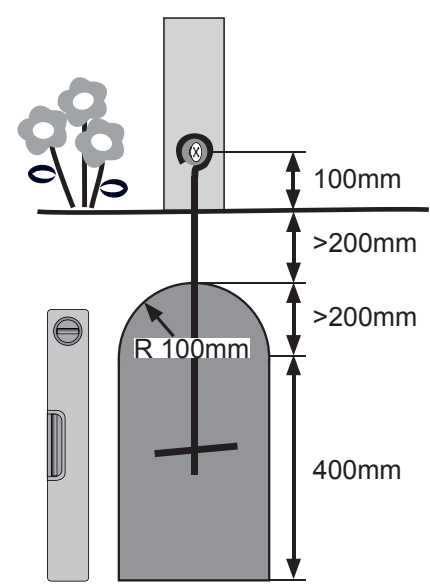

06

10x

Ø3 mm 4x30

80x

Ø5 mm 4x60
32x

-  Nicht im Lieferumfang enthalten
-  Niet bijgeleverd
-  Not included
-  Non comprises dans la livraison
-  No forman parte del suministro
-  Non incluso
-  V ceně není zahrnuto

Ø3 mm 4x40
16x

Ø3 mm 4x30
8x

Technical drawing showing a drill bit and a screw. The drill bit is labeled 'Ø3 mm' and the screw is labeled '4x30'. Below the drill bit is the number '8x'.

13

14

15

16.1

16.2