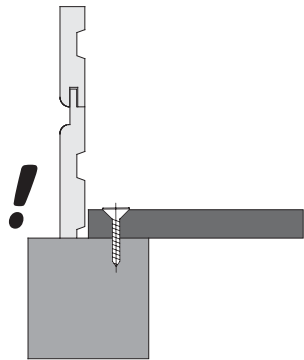

The text specifies the required hardware: a 3 mm diameter drill bit and a 4x30 mm screw. The '8x' likely refers to the screw's length or a specific model. The icons show a double-flute drill bit and a Phillips-head screw.

13 1x

14 1x

15

16.1

16.2

Bündig!  
Affleurement!  
Gelijk!  
Aras!  
Flush!  
Combacia!  
Stejný !

Bündig!  
Affleurement!  
Gelijk!  
Aras!  
Flush!  
Combacia!  
Stejný !

Ø3 mm 4x30  
60x