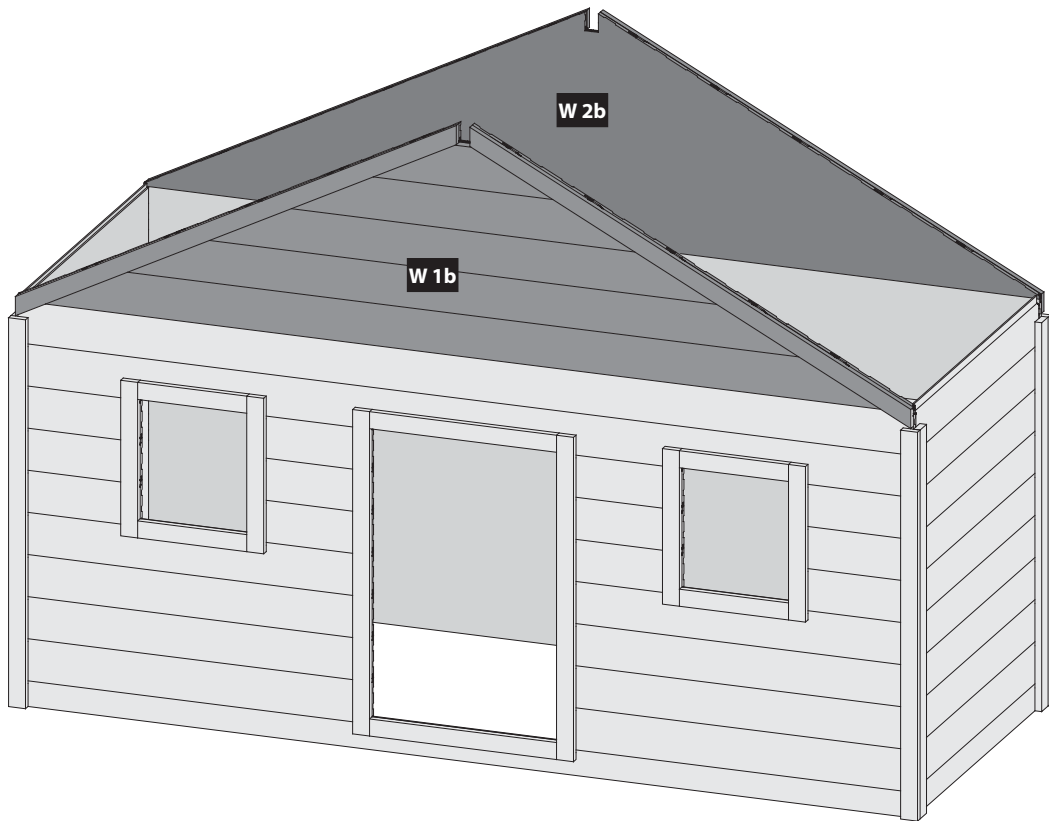

Ø3 mm 4x30
8x

The text specifies the required hardware: a 3 mm diameter drill bit and a 4x30 mm screw. The '8x' likely refers to the screw's length or a specific model. The icons show a double-flute drill bit and a Phillips-head screw.