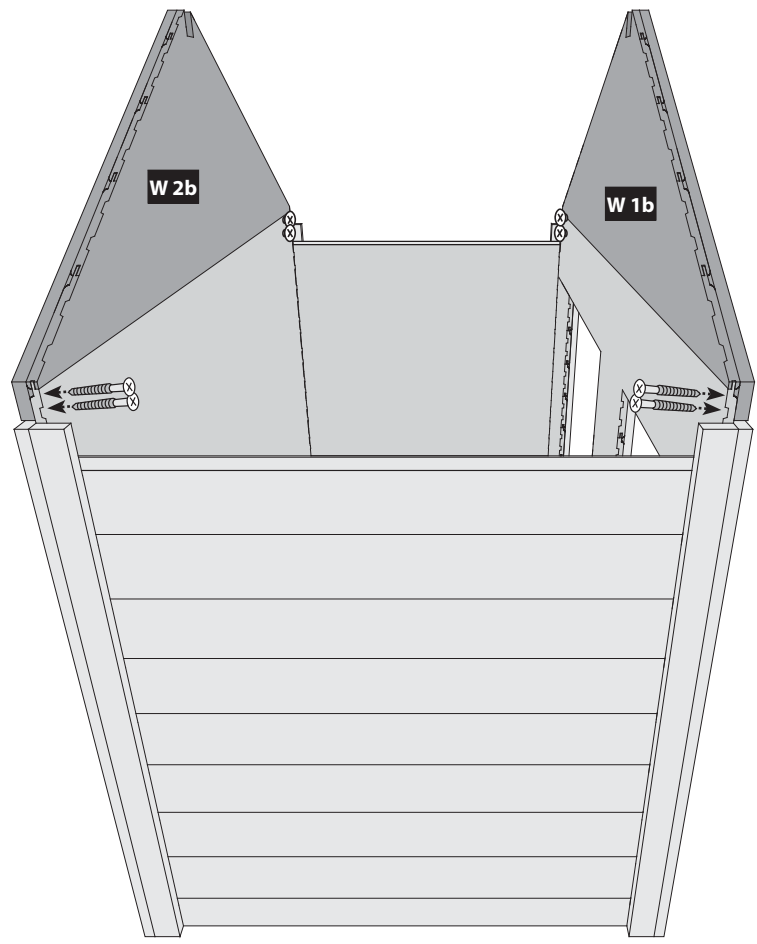

The text specifies the required hardware: a 3 mm diameter drill bit and a 4x30 mm screw. The '8x' likely refers to the screw's length or a specific model. The icons show a double-flute drill bit and a Phillips-head screw.